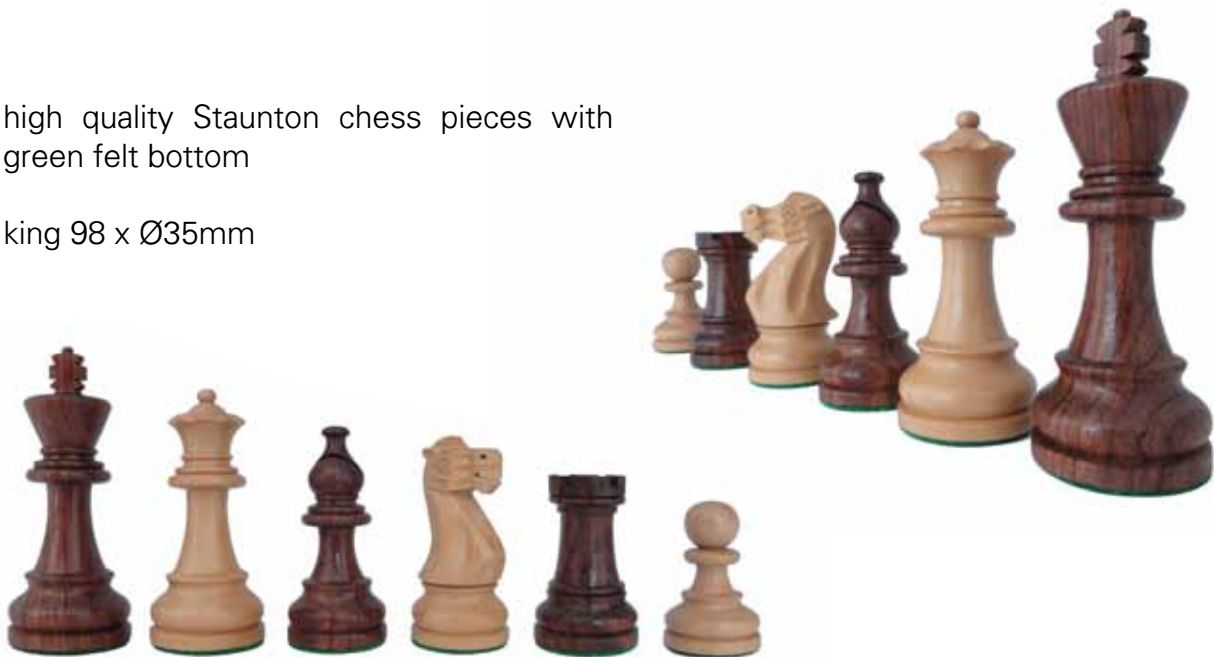

WOODEN CHESS PIECES

www.eurochessinternational.com

high quality Staunton chess pieces with
green felt bottom

king 98 x Ø35mm

WOODEN CHESS BOARDS

www.eurochessinternational.com

board size 49x49cm
field size 58mm