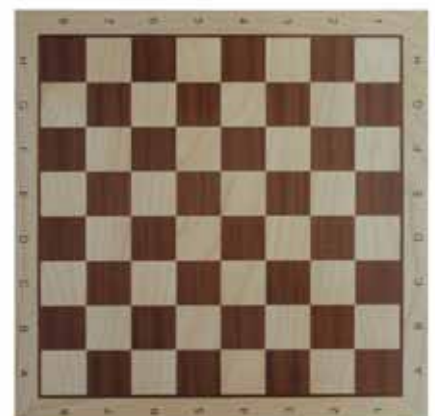

WOODEN CHESS PIECES

www.eurochessinternational.com

high quality Staunton chess pieces with
green felt bottom

king 98 x Ø35mm

WOODEN CHESS BOARDS

www.eurochessinternational.com

board size 49x49cm
field size 58mm