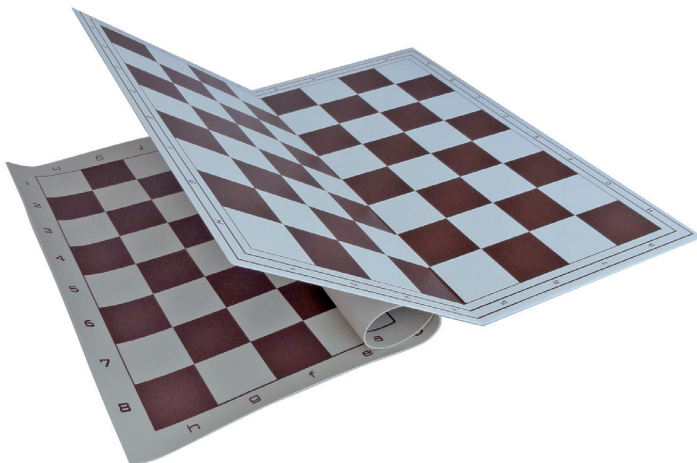

PLASTIC CHESS PIECES IN TWO SIZES
www.eurochessinternational.com

two different sizes (king 95x Ø38mm and 77 x Ø30mm)

dark green velvet bottoms

ROLLABLE AND FOLDABLE CHESS BOARDS
www.eurochessinternational.com

available in brown and white

board size 49x49cm
field size 55mm

board size 43x43cm
field size 47mm